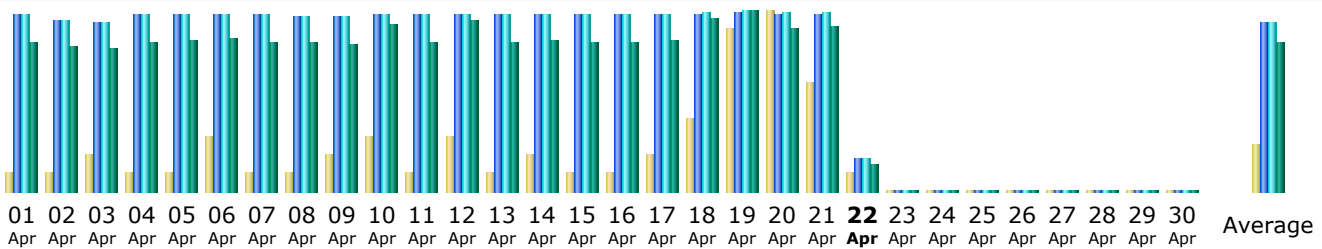

Last Update: 22 Apr 2005 - 04:28 [Update now](#)

Reported period: Apr 2005

Summary

Reported period	Month Apr 2005				
First visit	01 Apr 2005 - 00:00				
Last visit	22 Apr 2005 - 04:28				
	Unique visitors	Number of visits	Pages	Hits	Bandwidth
Traffic viewed *	34	57 (1.67 visits/visitor)	30436 (533.96 pages/visit)	30497 (535.03 hits/visit)	22.62 MB (406.3 KB/visit)
Traffic not viewed *			74	75	232.34 KB

* Not viewed traffic includes traffic generated by robots, worms, or replies with special HTTP status codes.

Monthly history

Month	Unique visitors	Number of visits	Pages	Hits	Bandwidth
Jan 2005	1	1	1	1	666 Bytes
Feb 2005	12	28	4549	4857	6.51 MB
Mar 2005	13	44	44024	44034	31.83 MB
Apr 2005	34	57	30436	30497	22.62 MB
May 2005	0	0	0	0	0
Jun 2005	0	0	0	0	0
Jul 2005	0	0	0	0	0
Aug 2005	0	0	0	0	0
Sep 2005	0	0	0	0	0
Oct 2005	0	0	0	0	0
Nov 2005	0	0	0	0	0
Dec 2005	0	0	0	0	0
Total	60	130	79010	79389	60.96 MB

Days of month

Day	Number of visits	Pages	Hits	Bandwidth
01 Apr 2005	1	1439	1439	1.03 MB

02 Apr 2005	1	1401	1401	1.00 MB
03 Apr 2005	2	1379	1379	1008.08 KB
04 Apr 2005	1	1440	1440	1.03 MB
05 Apr 2005	1	1439	1439	1.03 MB
06 Apr 2005	3	1442	1444	1.05 MB
07 Apr 2005	1	1439	1439	1.03 MB
08 Apr 2005	1	1427	1427	1.02 MB
09 Apr 2005	2	1428	1428	1.02 MB
10 Apr 2005	3	1449	1449	1.16 MB
11 Apr 2005	1	1439	1439	1.03 MB
12 Apr 2005	3	1447	1452	1.17 MB
13 Apr 2005	1	1439	1439	1.03 MB
14 Apr 2005	2	1441	1443	1.04 MB
15 Apr 2005	1	1439	1439	1.03 MB
16 Apr 2005	1	1440	1440	1.03 MB
17 Apr 2005	2	1441	1443	1.04 MB
18 Apr 2005	4	1450	1454	1.19 MB
19 Apr 2005	9	1453	1469	1.24 MB
20 Apr 2005	10	1448	1466	1.13 MB
21 Apr 2005	6	1447	1459	1.14 MB
22 Apr 2005	1	269	269	195.89 KB
23 Apr 2005	0	0	0	0
24 Apr 2005	0	0	0	0
25 Apr 2005	0	0	0	0
26 Apr 2005	0	0	0	0
27 Apr 2005	0	0	0	0
28 Apr 2005	0	0	0	0
29 Apr 2005	0	0	0	0
30 Apr 2005	0	0	0	0
Average	2.59	1383.45	1386.23	1.03 MB
Total	57	30436	30497	22.62 MB